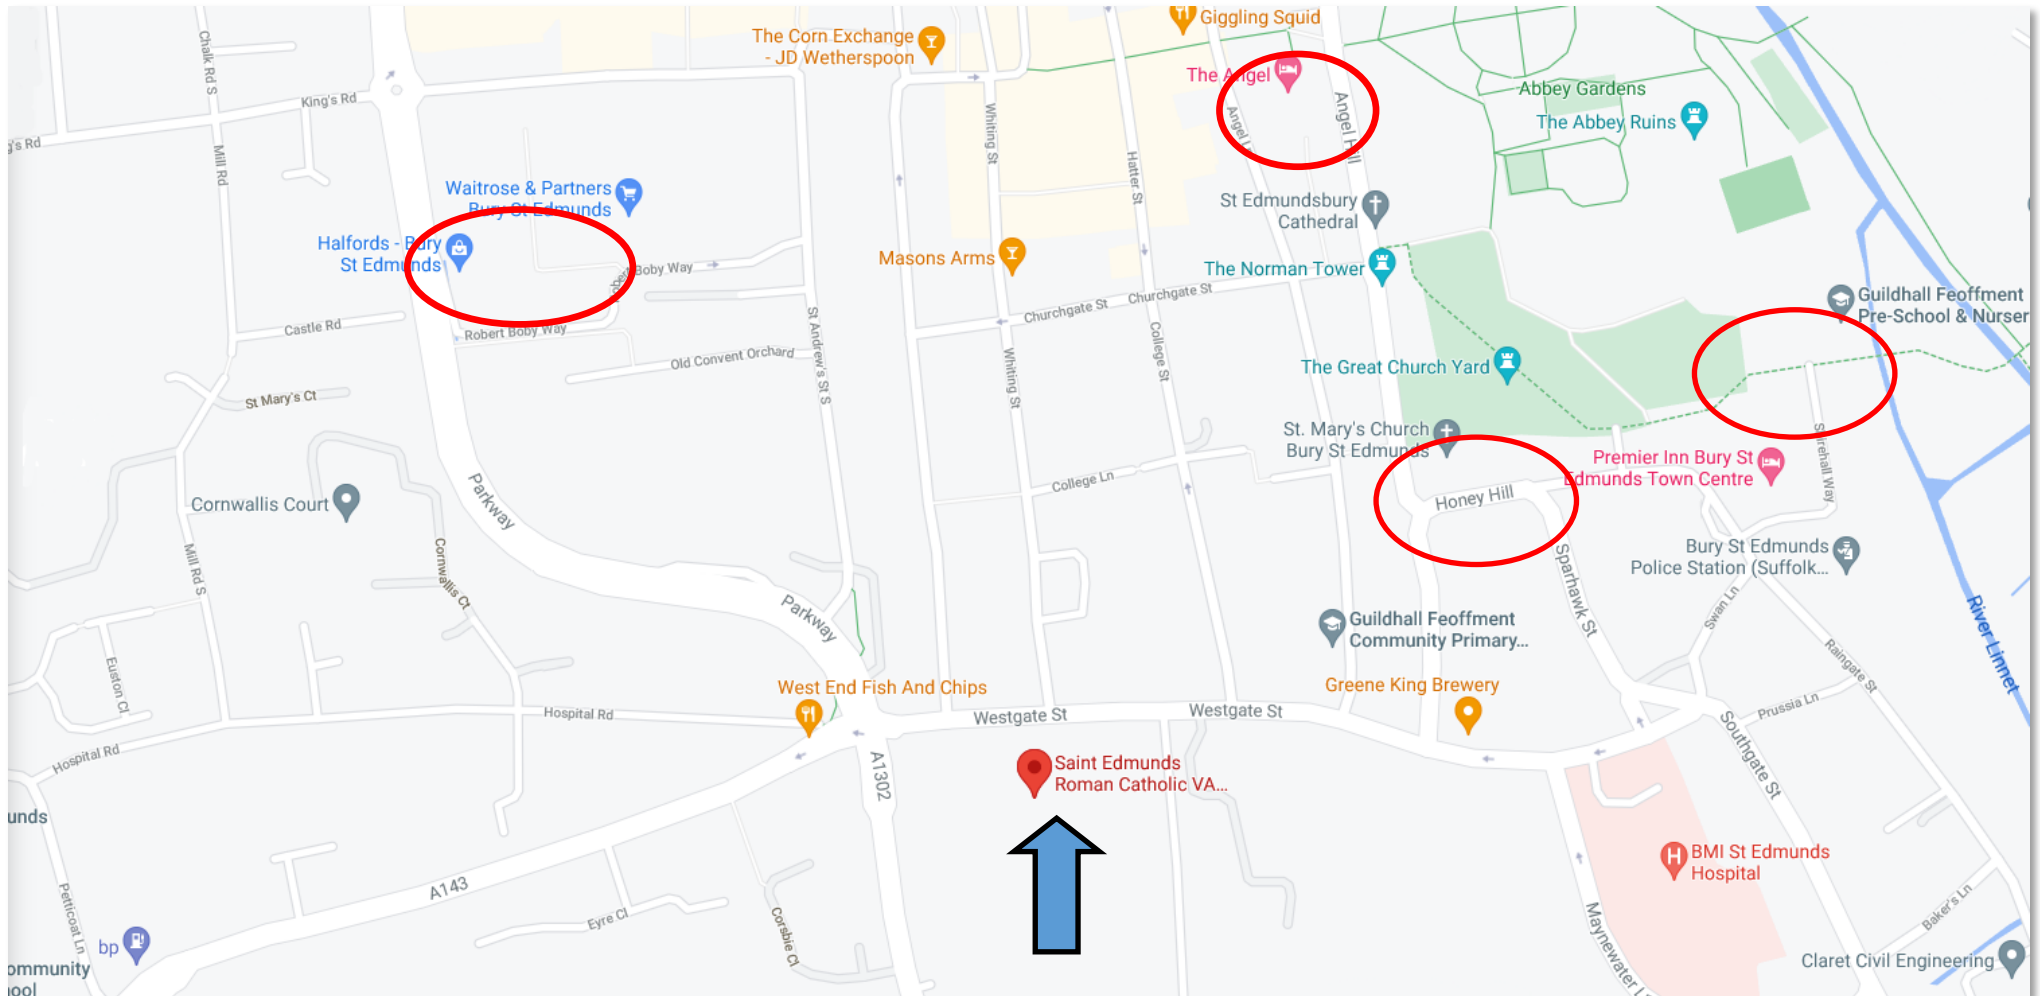

Parent Parking for St Edmunds Catholic Primary School

When dropping off and picking up your child, please allow time to park in one of the surrounding car parks and walk your child to and from school. The school car park is for school staff only and there is no parking on Friars Lane. The red circles indicate where there is parking. There is limited one hour free parking around Honey Hill and the closest pay parking is in the Waitrose/Halfords car park.